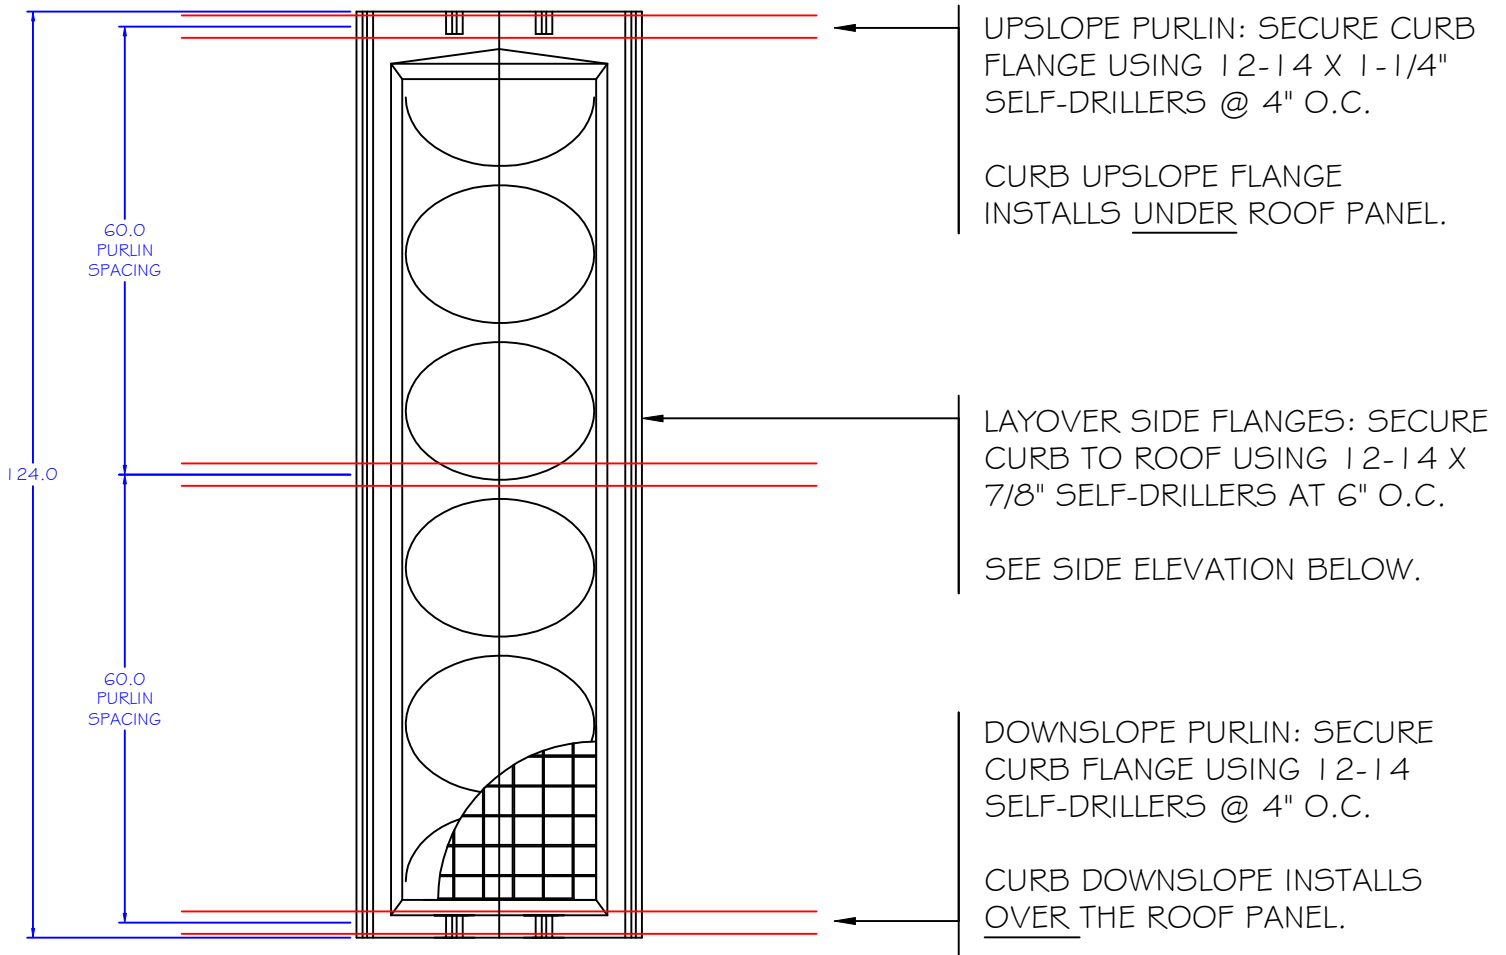

RS36 SKYLIGHT | INSTALLATION GUIDE

PLAN VIEW