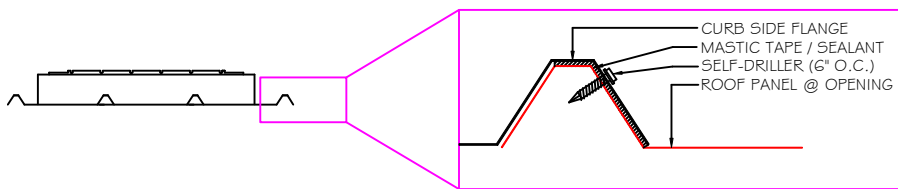

DOWNSLOPE ELEVATION VIEW