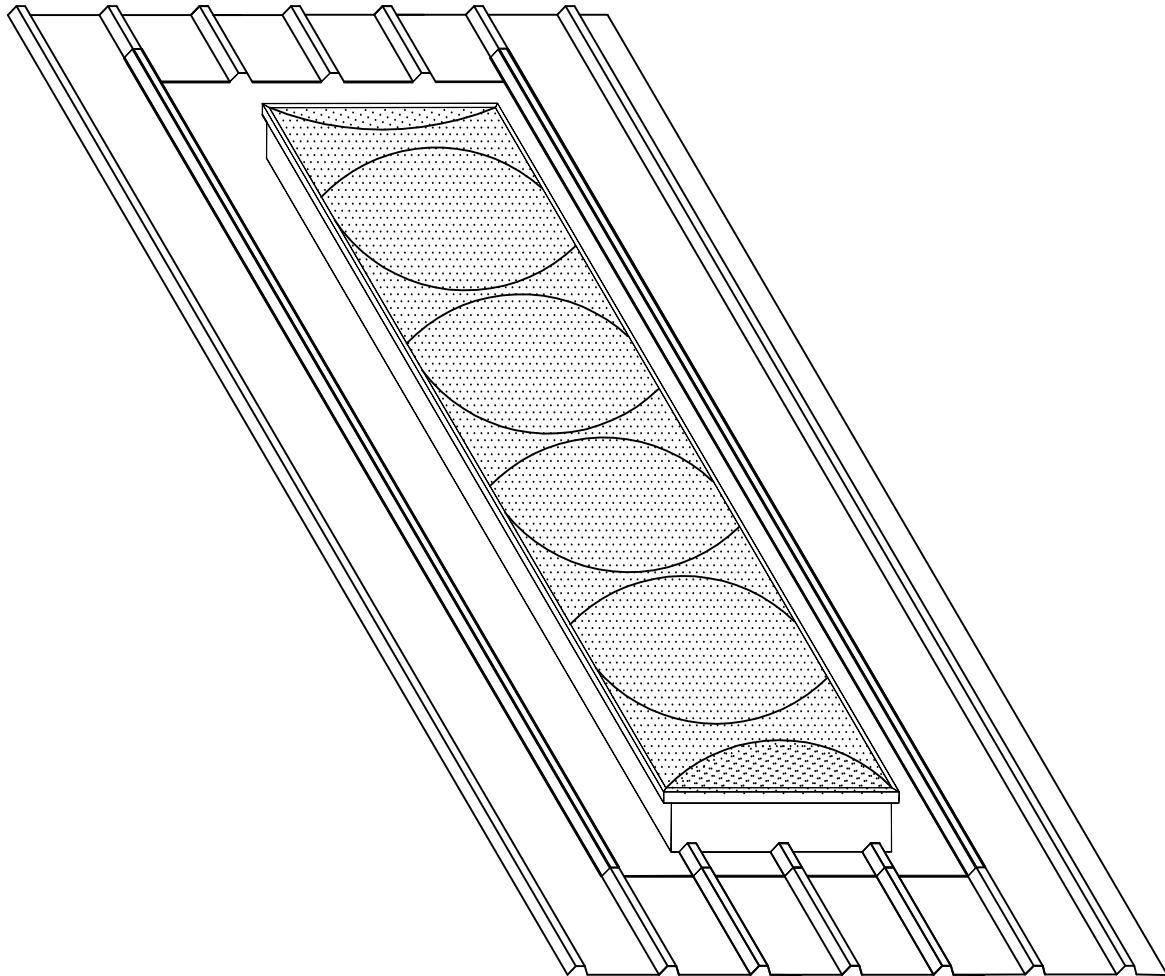

# RS36 SKYLIGHT | INSTALLATION GUIDE

PRODUCT SHIPS FACTORY ASSEMBLED AND READY FOR INSTALLATION. ALL HARDWARE FOR INSTALL INCLUDED IN THE KIT.

R & S SALES  
 COMPANY INC.  
 3575 Old Conejo Rd.  
 Newbury Park, CA 91320  
 (805) 375-3980  
 fax 375-3981

DESCRIPTION RS36 SKYLIGHT INSTALL			JOB NAME		
PANEL TYPE HIGH RIB / R-PANEL			MATERIAL STEEL OR ALUM		
SCALE NTS	ORDER # NA	ROOF PITCH NA	DATE 02/03/21	QTY NA	REV 3.18

# RS36 SKYLIGHT | INSTALLATION GUIDE

PLAN VIEW

DOWNSLOPE ELEVATION VIEW

SIDE ELEVATION VIEW

NOTE: DOME NOT SHOWN IN ELEVATION VIEWS TO ILLUSTRATE CURB DIMS

R & S SALES  
COMPANY INC.  
3575 Old Conejo Rd.  
Newbury Park, CA 91320  
(805) 375-3980  
fax 375-3981

DESCRIPTION  
RS36 SKYLIGHT INSTALL

JOB NAME

PANEL TYPE  
HIGH RIB / R-PANEL

MATERIAL  
STEEL OR ALUM

SCALE  
NTS

ORDER #  
NA

ROOF PITCH  
NA

DATE  
02/03/21