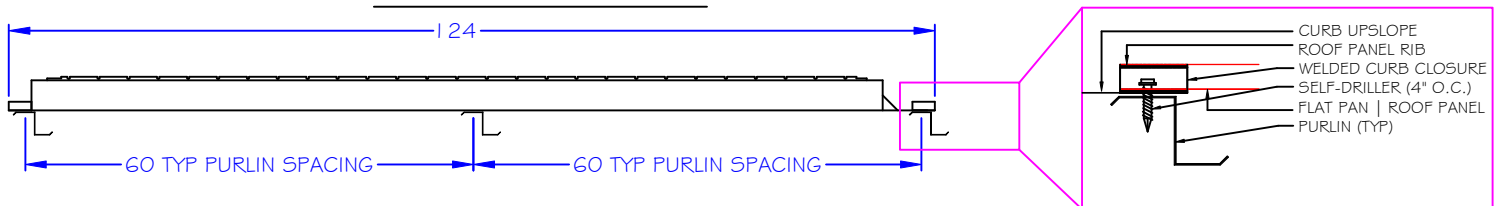

# RS36 SKYLIGHT | INSTALLATION GUIDE

PLAN VIEW

DOWNSLOPE ELEVATION VIEW

SIDE ELEVATION VIEW

NOTE: DOME NOT SHOWN IN ELEVATION VIEWS TO ILLUSTRATE CURB DIMS

R & S SALES  
COMPANY INC.  
3575 Old Conejo Rd.  
Newbury Park, CA 91320  
(805) 375-3980  
fax 375-3981