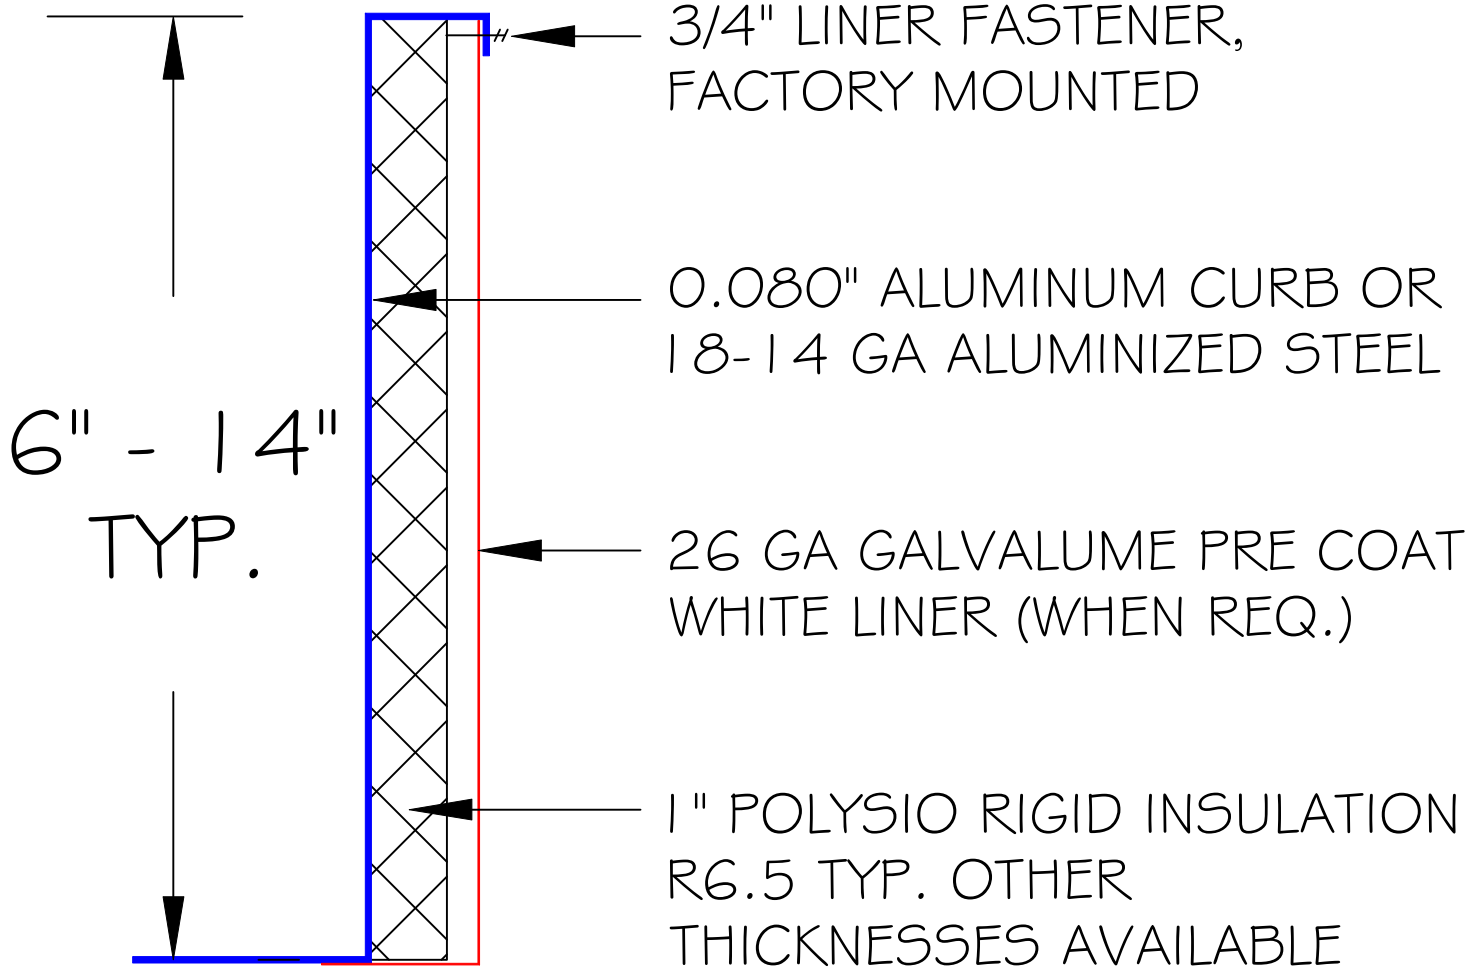

CURB WALL SECTION VIEW

1 1/2" TYP TOP FLANGE
MAY BE CUSTOMIZED

R&S MANUFACTURING AND SALES CO
3575 OLD CONEJO ROAD
NEWBURY PARK, CA 91320
805.375.3980 | F. 805.375.3981
WWW.RSROOFPRODUCTS.COM
SALES@RNSSALES.COM