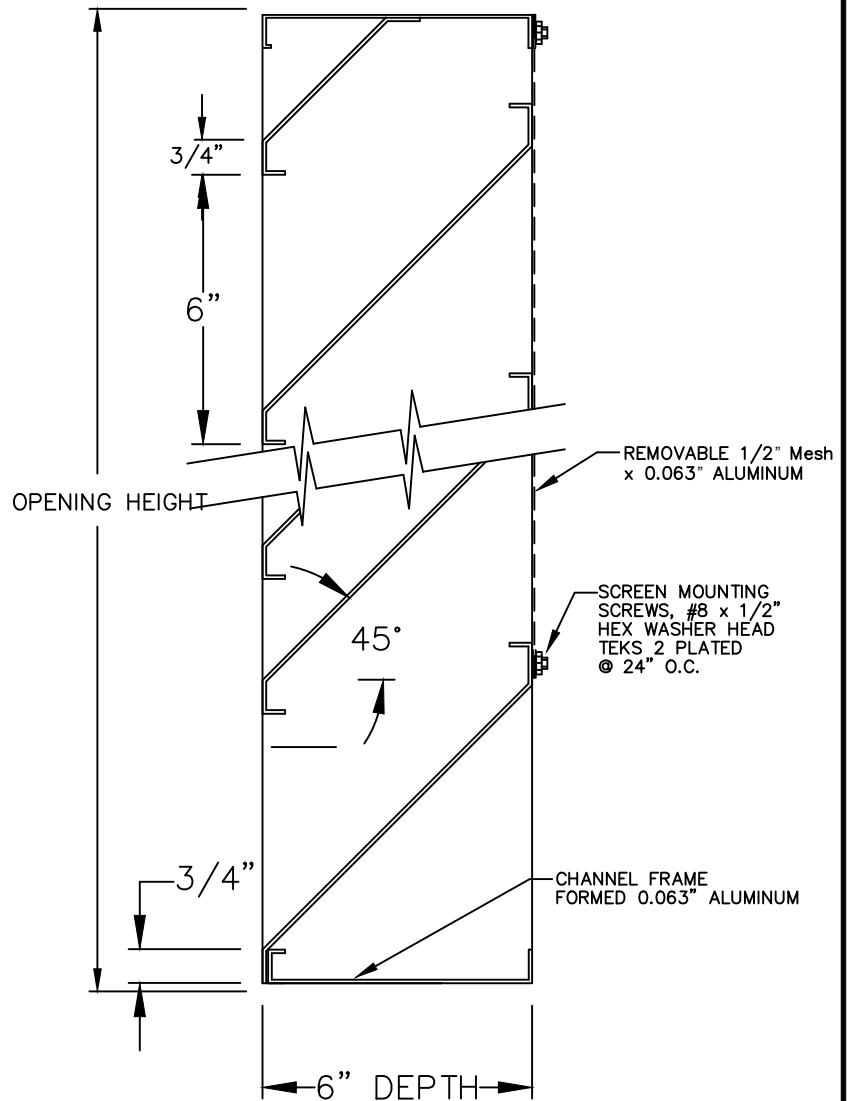

HORIZONTAL SECTION

FRONT ELEVATION

MODEL FA-6004  
 FORMED ALUMINUM LOUVER  
 WITH A STANDARD CHANNEL FRAME  
 6" FIXED STANDARD 45° BLADE  
 ACTUAL LOUVER SIZE 1/4" UNDER OPENING DIMENSIONS

VERTICAL SECTION