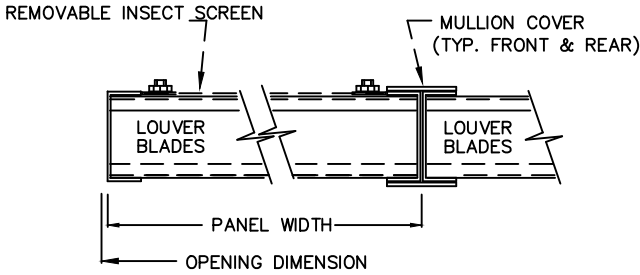

MODEL FA-2004 FORMED ALUMINUM LOUVER

2" FIXED STANDARD 45° BLADE
ACTUAL LOUVER SIZE 1/4" UNDER OPENING DIMENSIONS

HORIZONTAL SECTION

FRONT ELEVATION

VERTICAL SECTION