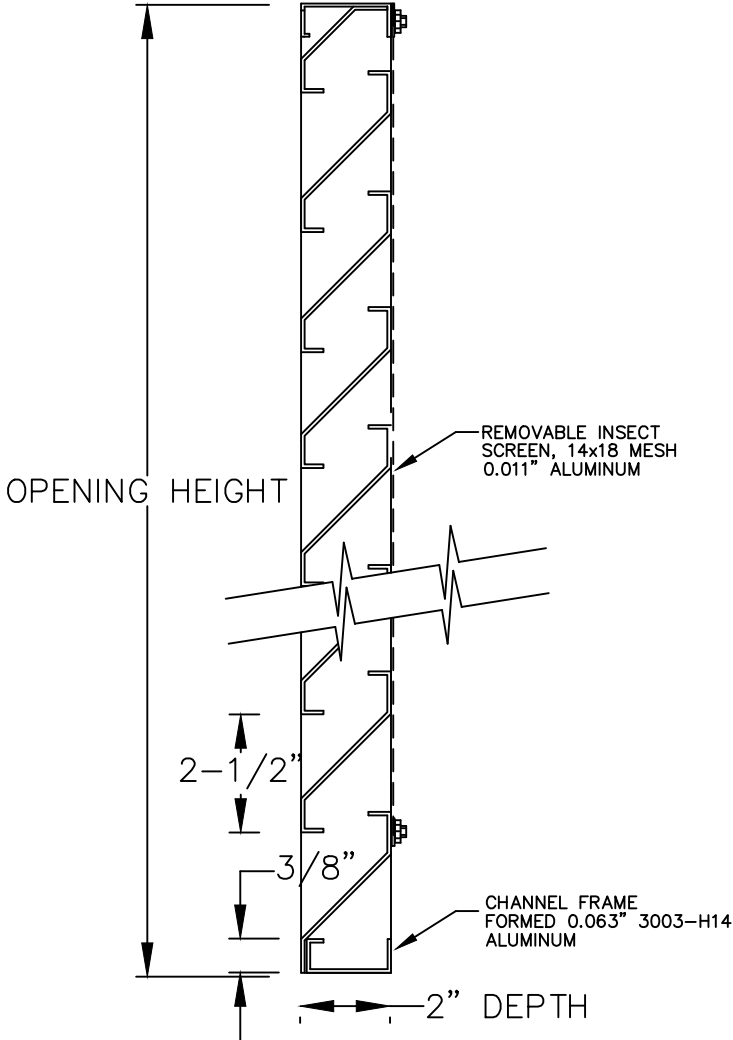

MODEL FA-2004 FORMED ALUMINUM LOUVER

2" FIXED STANDARD 45° BLADE
ACTUAL LOUVER SIZE 1/4" UNDER OPENING DIMENSIONS

HORIZONTAL SECTION

FRONT ELEVATION

VERTICAL SECTION